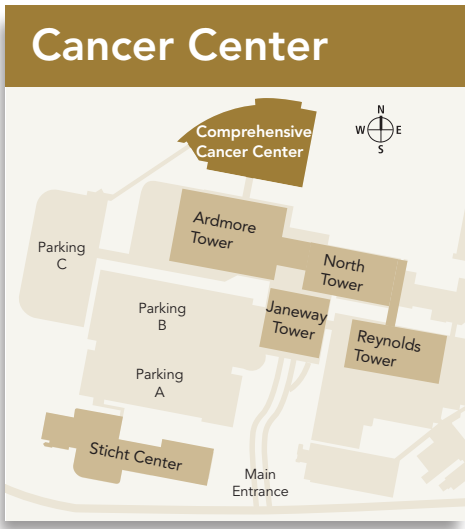

1st floor Radiation Oncology

- Nurse station
- Patient rooms
- Outpatient Clinic
- Patient education / information
- Check-in / Check-out
- Pharmacy
- X-ray / Radiology
- Family waiting room
- Vending machines
- Public Elevators
- Staff Elevators
- Atrium / Outdoor Space
- Stairs
- Restroom

2nd floor Patient Resources

- Nurse station
- Patient rooms
- Outpatient Clinic
- Patient education / information
- Check-in / Check-out
- Pharmacy
- X-ray / Radiology
- Family waiting room
- Vending machines
- T Public Elevators
- T Staff Elevators
- Atrium / Outdoor Space
- Stairs
- ♂ Restroom

3rd floor

Hematology and Oncology Clinic

4th floor

Breast Care Center

Surgical Oncology

Outpatient Radiology

Mammography Center

5th floor

- Nurse station
- Patient rooms
- Outpatient Clinic
- Patient education / information
- Check-in / Check-out
- Pharmacy
- X-ray / Radiology
- Family waiting room
- Vending machines
- Public Elevators
- Staff Elevators
- Atrium / Outdoor Space
- Stairs
- Restroom