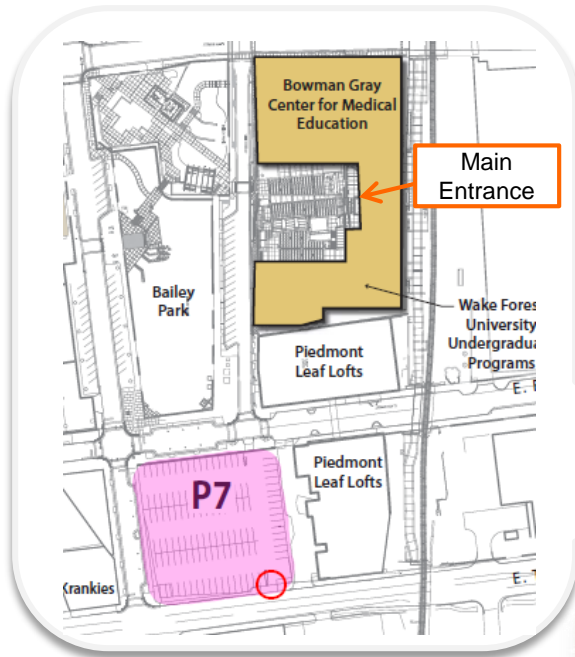

# Directions to Parking Lot P-7 for Bowman Gray Center for Medical Education

## From West

(Mocksville, Clemmons)

- Take **I-40 East**.
- Take **exit 188** on the left for **I-40 BUS/US-421S** toward **Winston-Salem/Downtown**.
- Merge onto **US-421 S**.
- Take **exit 5D** toward **Downtown**
- Merge onto **S Main St**.
- Turn **right** onto **E 1<sup>st</sup> St**.
- Turn **left** at the **2<sup>nd</sup> cross street** onto **N. Chestnut St**.
- Turn **right** onto **E 3<sup>rd</sup> St**.
- Parking lot P-7** will be on the **left**.

## From South

(Charlotte, Lexington)

- Take **I-85 N** toward Greensboro.
- Bear **slightly right** onto **I-85 BUS N/U.S. 52 N** (signs for **Lexington/Winston-Salem**).
- Continue onto **U.S. 52 N**.
- Take **exit 110B** for **US-311 N/Martin Luther King Junior Drive**
- Turn **left** onto **US-311 S/N Martin Luther King Jr Dr**
- Turn **left** onto **Linden St NE/N Research Pkwy**
- At the traffic circle, take the **1<sup>st</sup> exit** onto **E 3<sup>rd</sup> Street**.
- Parking lot P-7** will be on the **right**.

## From East

(Raleigh, Durham, Greensboro)

- Take **I-40 West**.
- Bear **slightly right** onto **US-421 N/I-40 BUSINESS Loop W** (signs for **Kernersville/Winston-Salem/Downtown**).
- Take **exit 6C** toward **ML King Jr Dr/Winston-Salem/State University**.
- Turn **right** onto **N Martin Luther King Jr Dr**.
- Turn **left** onto **E 3<sup>rd</sup> St**.
- Turn **right** onto **Metropolitan Dr**.
- Turn **left** at the **1<sup>st</sup> cross street** onto **4<sup>th</sup> St. E**.
- Turn **left** at the **2<sup>nd</sup> cross street** onto **Linden St. NE/N Research Pkwy**.
- At the traffic circle, take the **1<sup>st</sup> exit** onto **E 3<sup>rd</sup> Street**.
- Parking lot P-7** will be on the **right**.